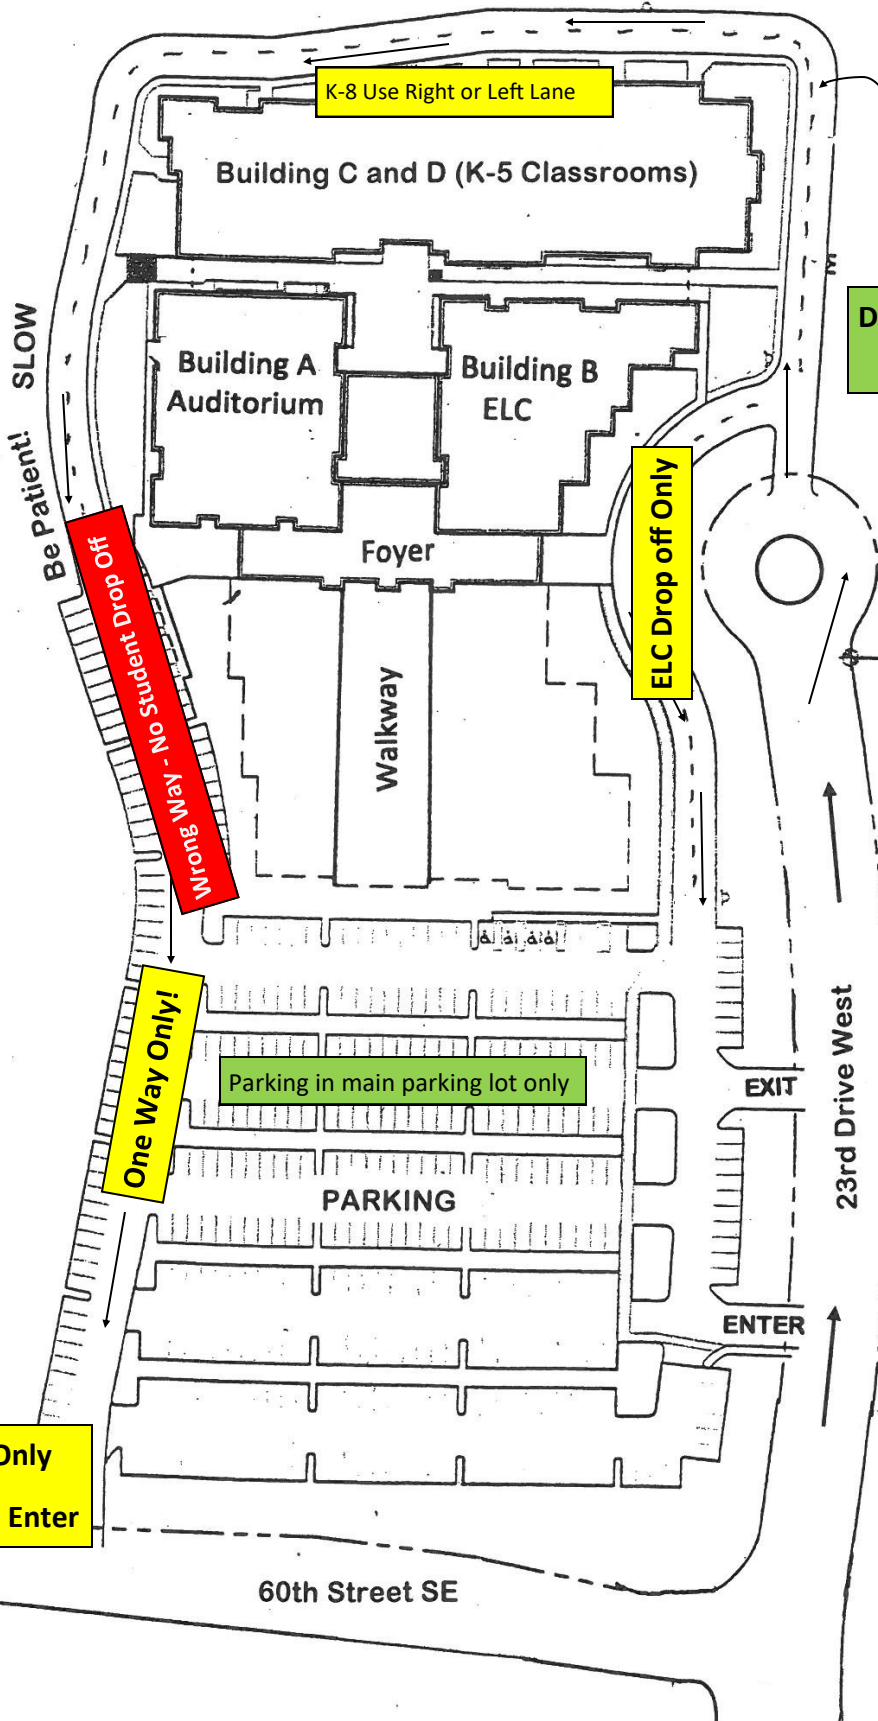

Olympic Pavilion

Cascade Pavilion

# NORTHSHORE CHRISTIAN ACADEMY ARRIVAL MAP

2021-2022

Drop Off Area ends here

Reminder: Parking is permitted only in the main parking lot.

- For a safe and efficient Arrival:**
- Traffic flow is designed to move from East to West.
  - Enter the property from 23rd Dr. W.
  - Do Not Enter from 60th St. SW.
  - Drop off in "Drop Off" area only
  - If you want to walk your K-5th grade child in, please park in the main parking lot and walk in with them.
  - Middle school students may walk in on their own.
  - Do Not drop students off on the west side of the building.
  - Thank you!

Exit Only  
Do Not Enter

One Way Only!

Parking in main parking lot only

PARKING

60th Street SE

23rd Drive West

DO NOT BLOCK ENTRANCES

CAMPUS ENTRANCE  
MERRILL CREEK

Walkway

K-8 Use Right or Left Lane

ELC Drop off Only